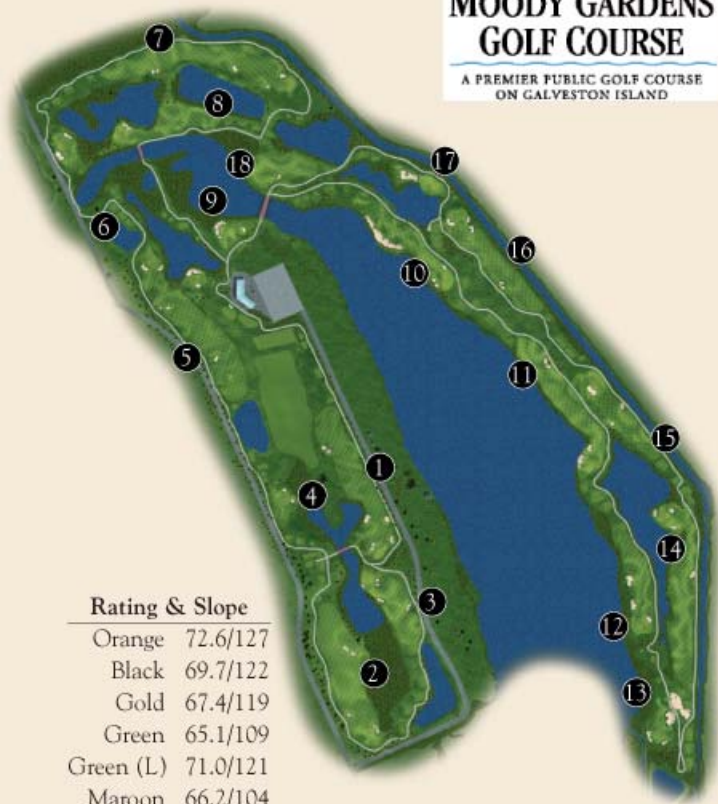

**MOODY GARDENS
GOLF COURSE**
A PREMIER PUBLIC GOLF COURSE
ON GALVESTON ISLAND

Rating & Slope	
Orange	72.6/127
Black	69.7/122
Gold	67.4/119
Green	65.1/109
Green (L)	71.0/121
Maroon	66.2/104